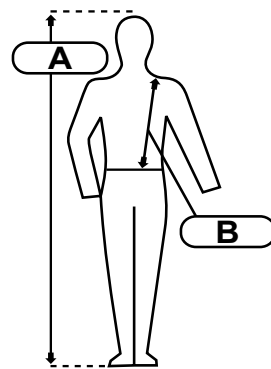

JACSON
- EQUESTRIAN -

SIZE GUIDE

Size guide body protector

Art. no 586987-94

Find your size

Size/	X (cm)	Y (cm)
Junior		
S	41	17,5
M	44	18,5
L	48	20
XL	50	22
Adult		
S	48	24
M	52	26,5
L	57,5	28
XL	63	30,5

Dimensions stated in accordance with European standard EN 1621-2:2014.

Size	A (cm)	B (cm)
Junior		
S	102-114	28-32
M	114-127	32-36
L	127-141	36-39
XL	141-146	39-41
Adult		
S	141-155	39-42
M	155-171	42-46
L	172-189	47-51
XL	190-207	52-56

Size guide body protector

Art. no 584480-88

Adjustment

The body protector should be as tight to the body as possible. Fasten the protector and adjust the fit using the Velcro straps on each side. The panels should be so tight that there is no air between the front and back of the protector.

The lower edge of the front part should be at least 25 mm below the end of the chest. The upper edge of the front should reach the upper edge of the sternum (sternum). The body protector should not touch or cover any part of the throat.