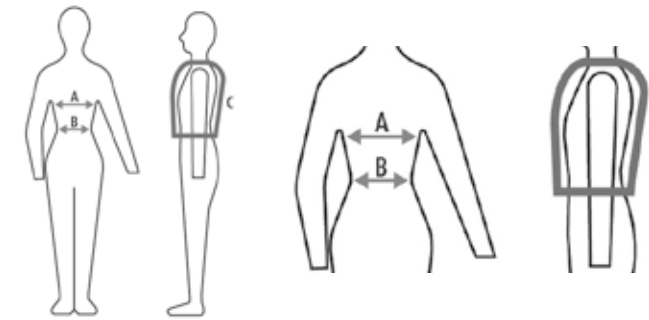

Size guide body protector

Art. no 584480-88

Find your size

Size	A (cm) Chest	B (cm) Waist	C (cm) Overshoulder
Junior			
S	65-71	59-62	52-58
M	70-76	62-67	59-64
L	76-80	66-71	65-70
XL	80-86	71-76	70-76
XXL	86-90	80-85	76-84
Adult			
XS	90-96	85-90	84-88
S	96-102	91-97	89-95
M	103-110	101-107	95-99
L	108-114	107-113	99-105

Adjustment

The body protector should be as tight to the body as possible. Fasten the protector and adjust the fit using the Velcro straps on each side. The panels should be so tight that there is no air between the front and back of the protector.

The lower edge of the front part should be at least 25 mm below the end of the chest. The upper edge of the front should reach the upper edge of the sternum (sternum). The body protector should not touch or cover any part of the throat.

If the body protector doesn't fit, despite the instructions being followed, another size should be tested.