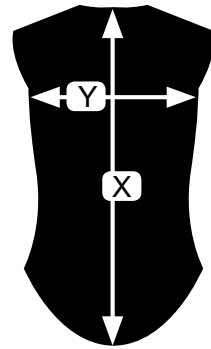

JACSON
- EQUESTRIAN -

SIZE GUIDE

Size guide body protector

Art. no 586987-94

Find your size

Size/	X (cm)	Y (cm)
Junior		
S	41	17,5
M	44	18,5
L	48	20
XL	50	22
Adult		
S	48	24
M	52	26,5
L	57,5	28
XL	63	30,5

Dimensions stated in accordance with European standard EN 1621-2:2014.

Size	A (cm)	B (cm)
Junior		
S	102-114	28-32
M	114-127	32-36
L	127-141	36-39
XL	141-146	39-41
Adult		
S	141-155	39-42
M	155-171	42-46
L	172-189	47-51
XL	190-207	52-56

Size guide body protector

Art. no 584480-88

Adjustment

The body protector should be as tight to the body as possible. Fasten the protector and adjust the fit using the Velcro straps on each side. The panels should be so tight that there is no air between the front and back of the protector.

The lower edge of the front part should be at least 25 mm below the end of the chest. The upper edge of the front should reach the upper edge of the sternum (sternum). The body protector should not touch or cover any part of the throat.